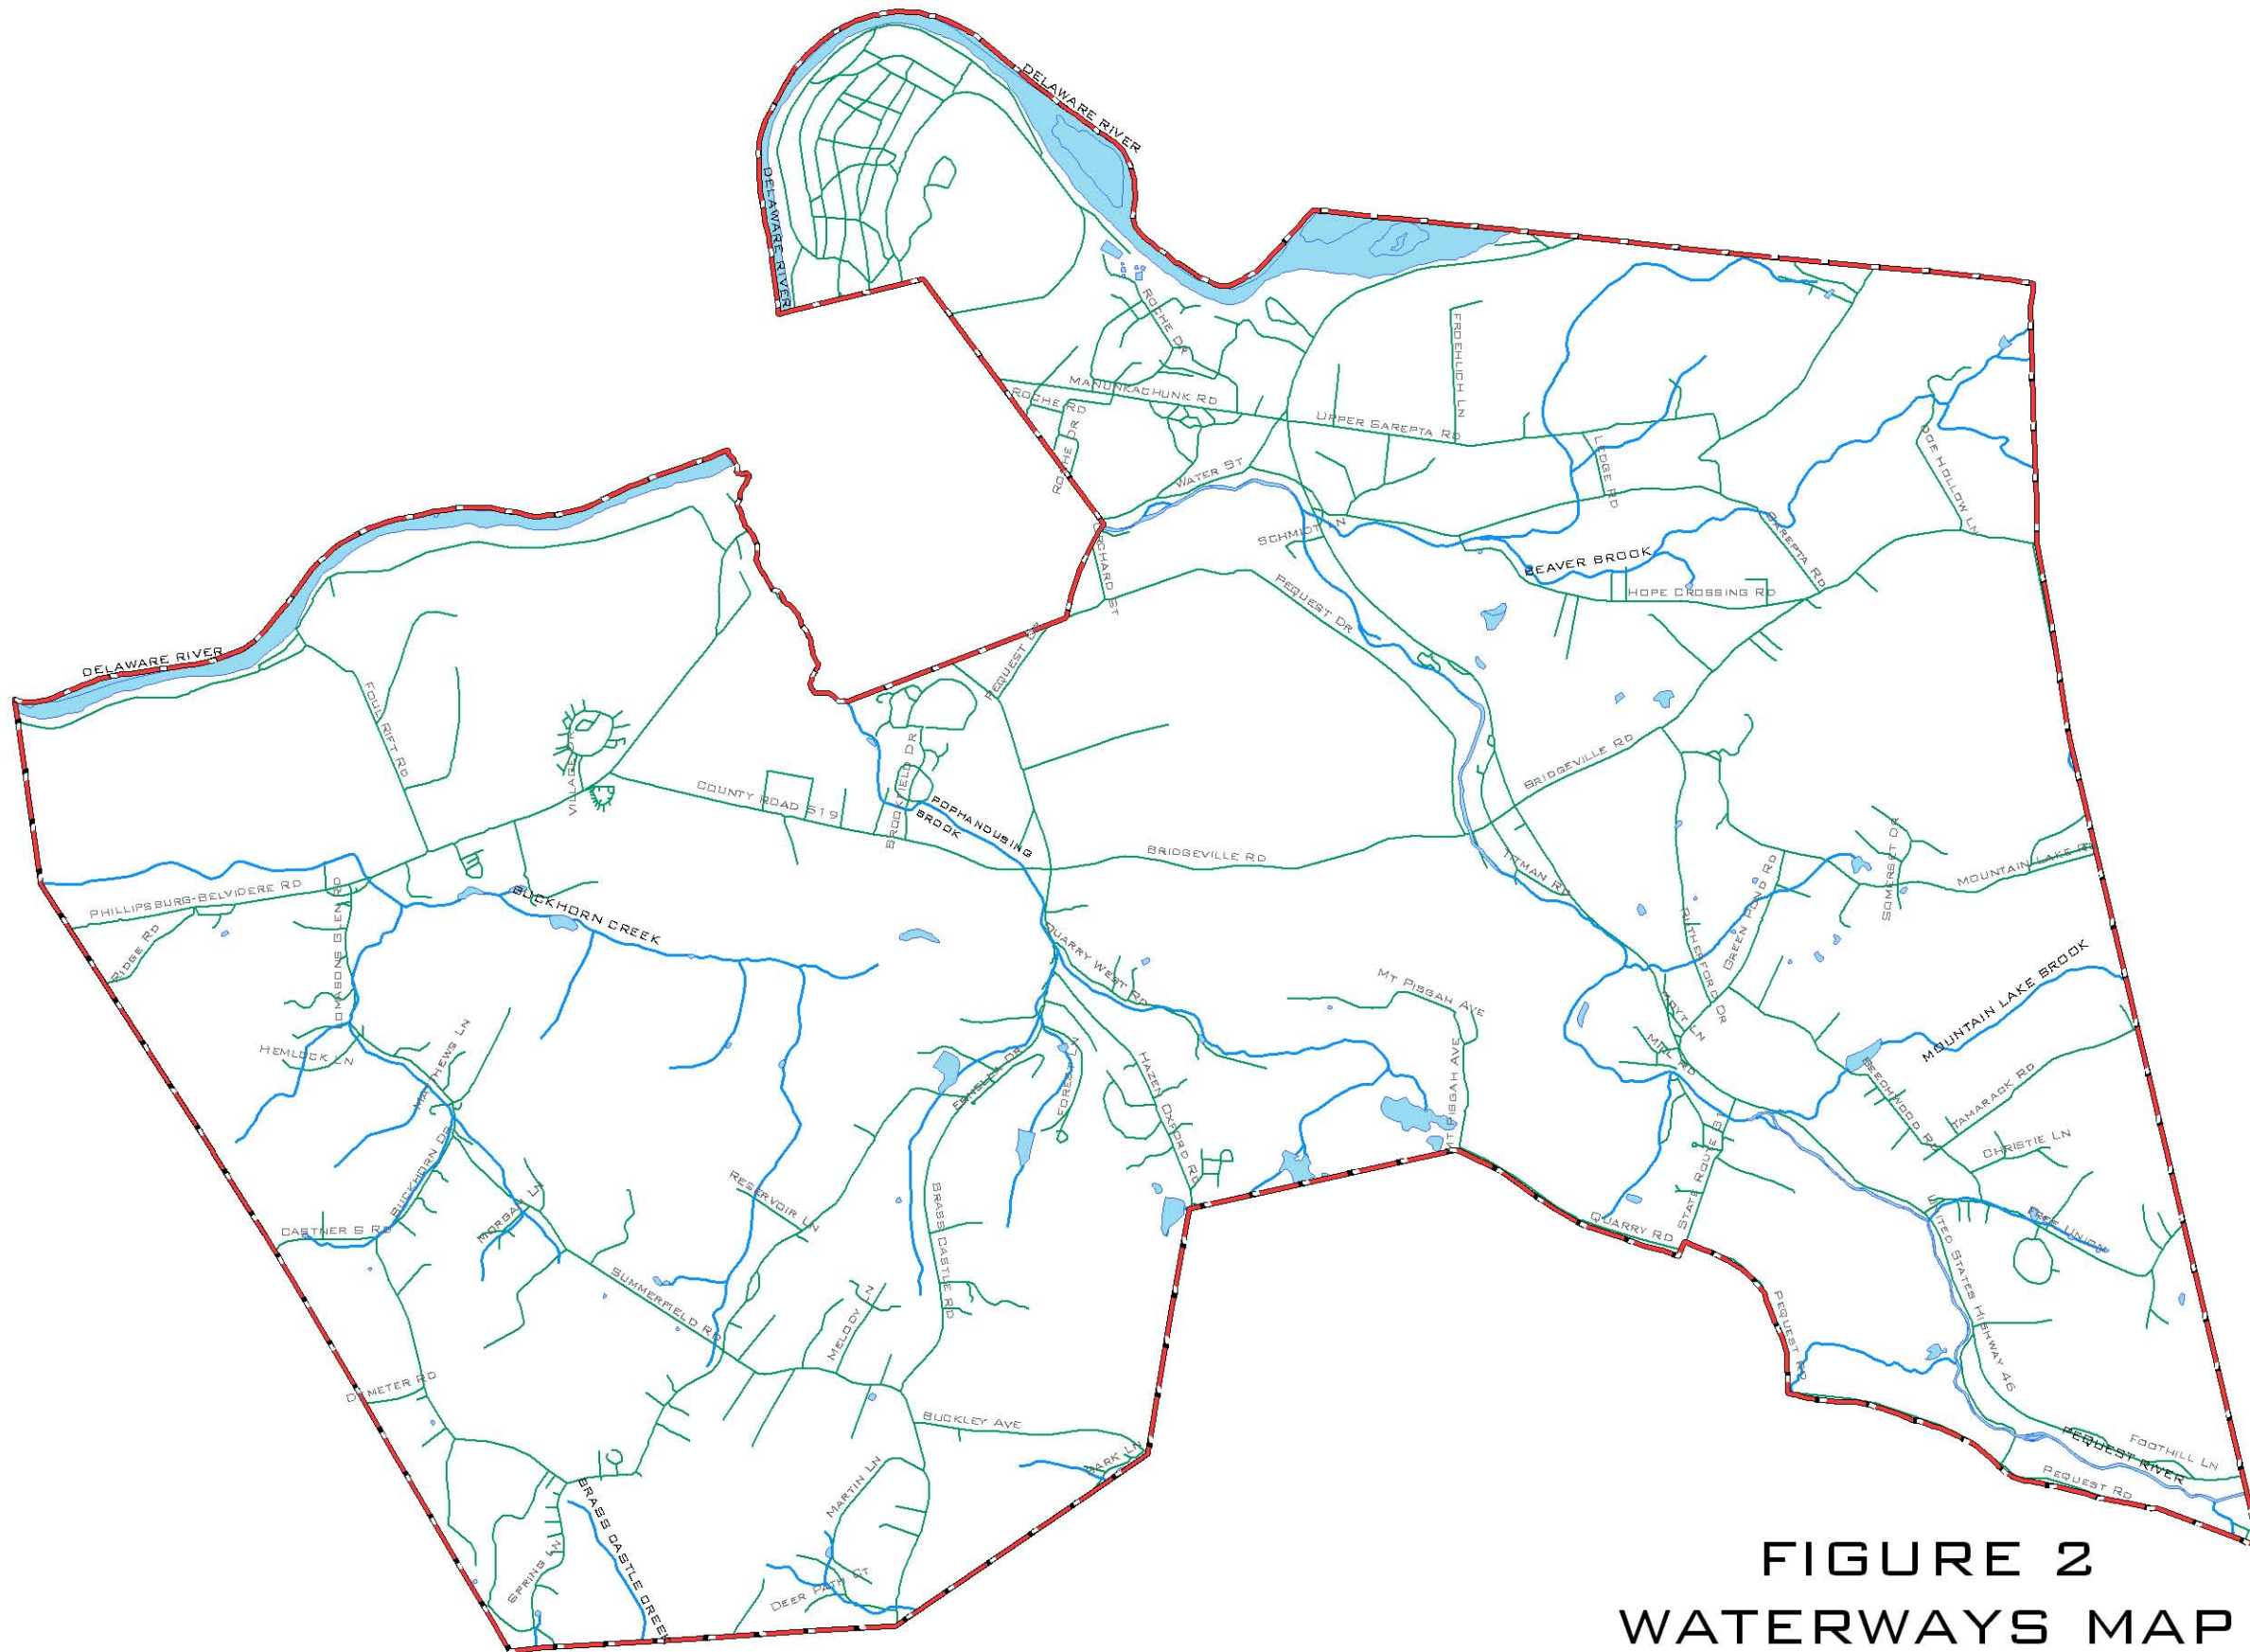

LEGEND

-  MUNICIPAL BOUNDARY
-  ROADS
-  STREAMS
-  LAKES

FIGURE 2
WATERWAYS MAP
 WHITE TOWNSHIP
 WARREN COUNTY, NEW JERSEY
 JANUARY 2005

THIS MAP WAS DEVELOPED USING NEW JERSEY DEPARTMENT OF ENVIRONMENTAL PROTECTION GEOGRAPHIC INFORMATION SYSTEM DIGITAL DATA, BUT THIS SECONDARY PRODUCT HAS NOT BEEN VERIFIED BY NJDEP AND IS NOT STATE-AUTHORIZED.